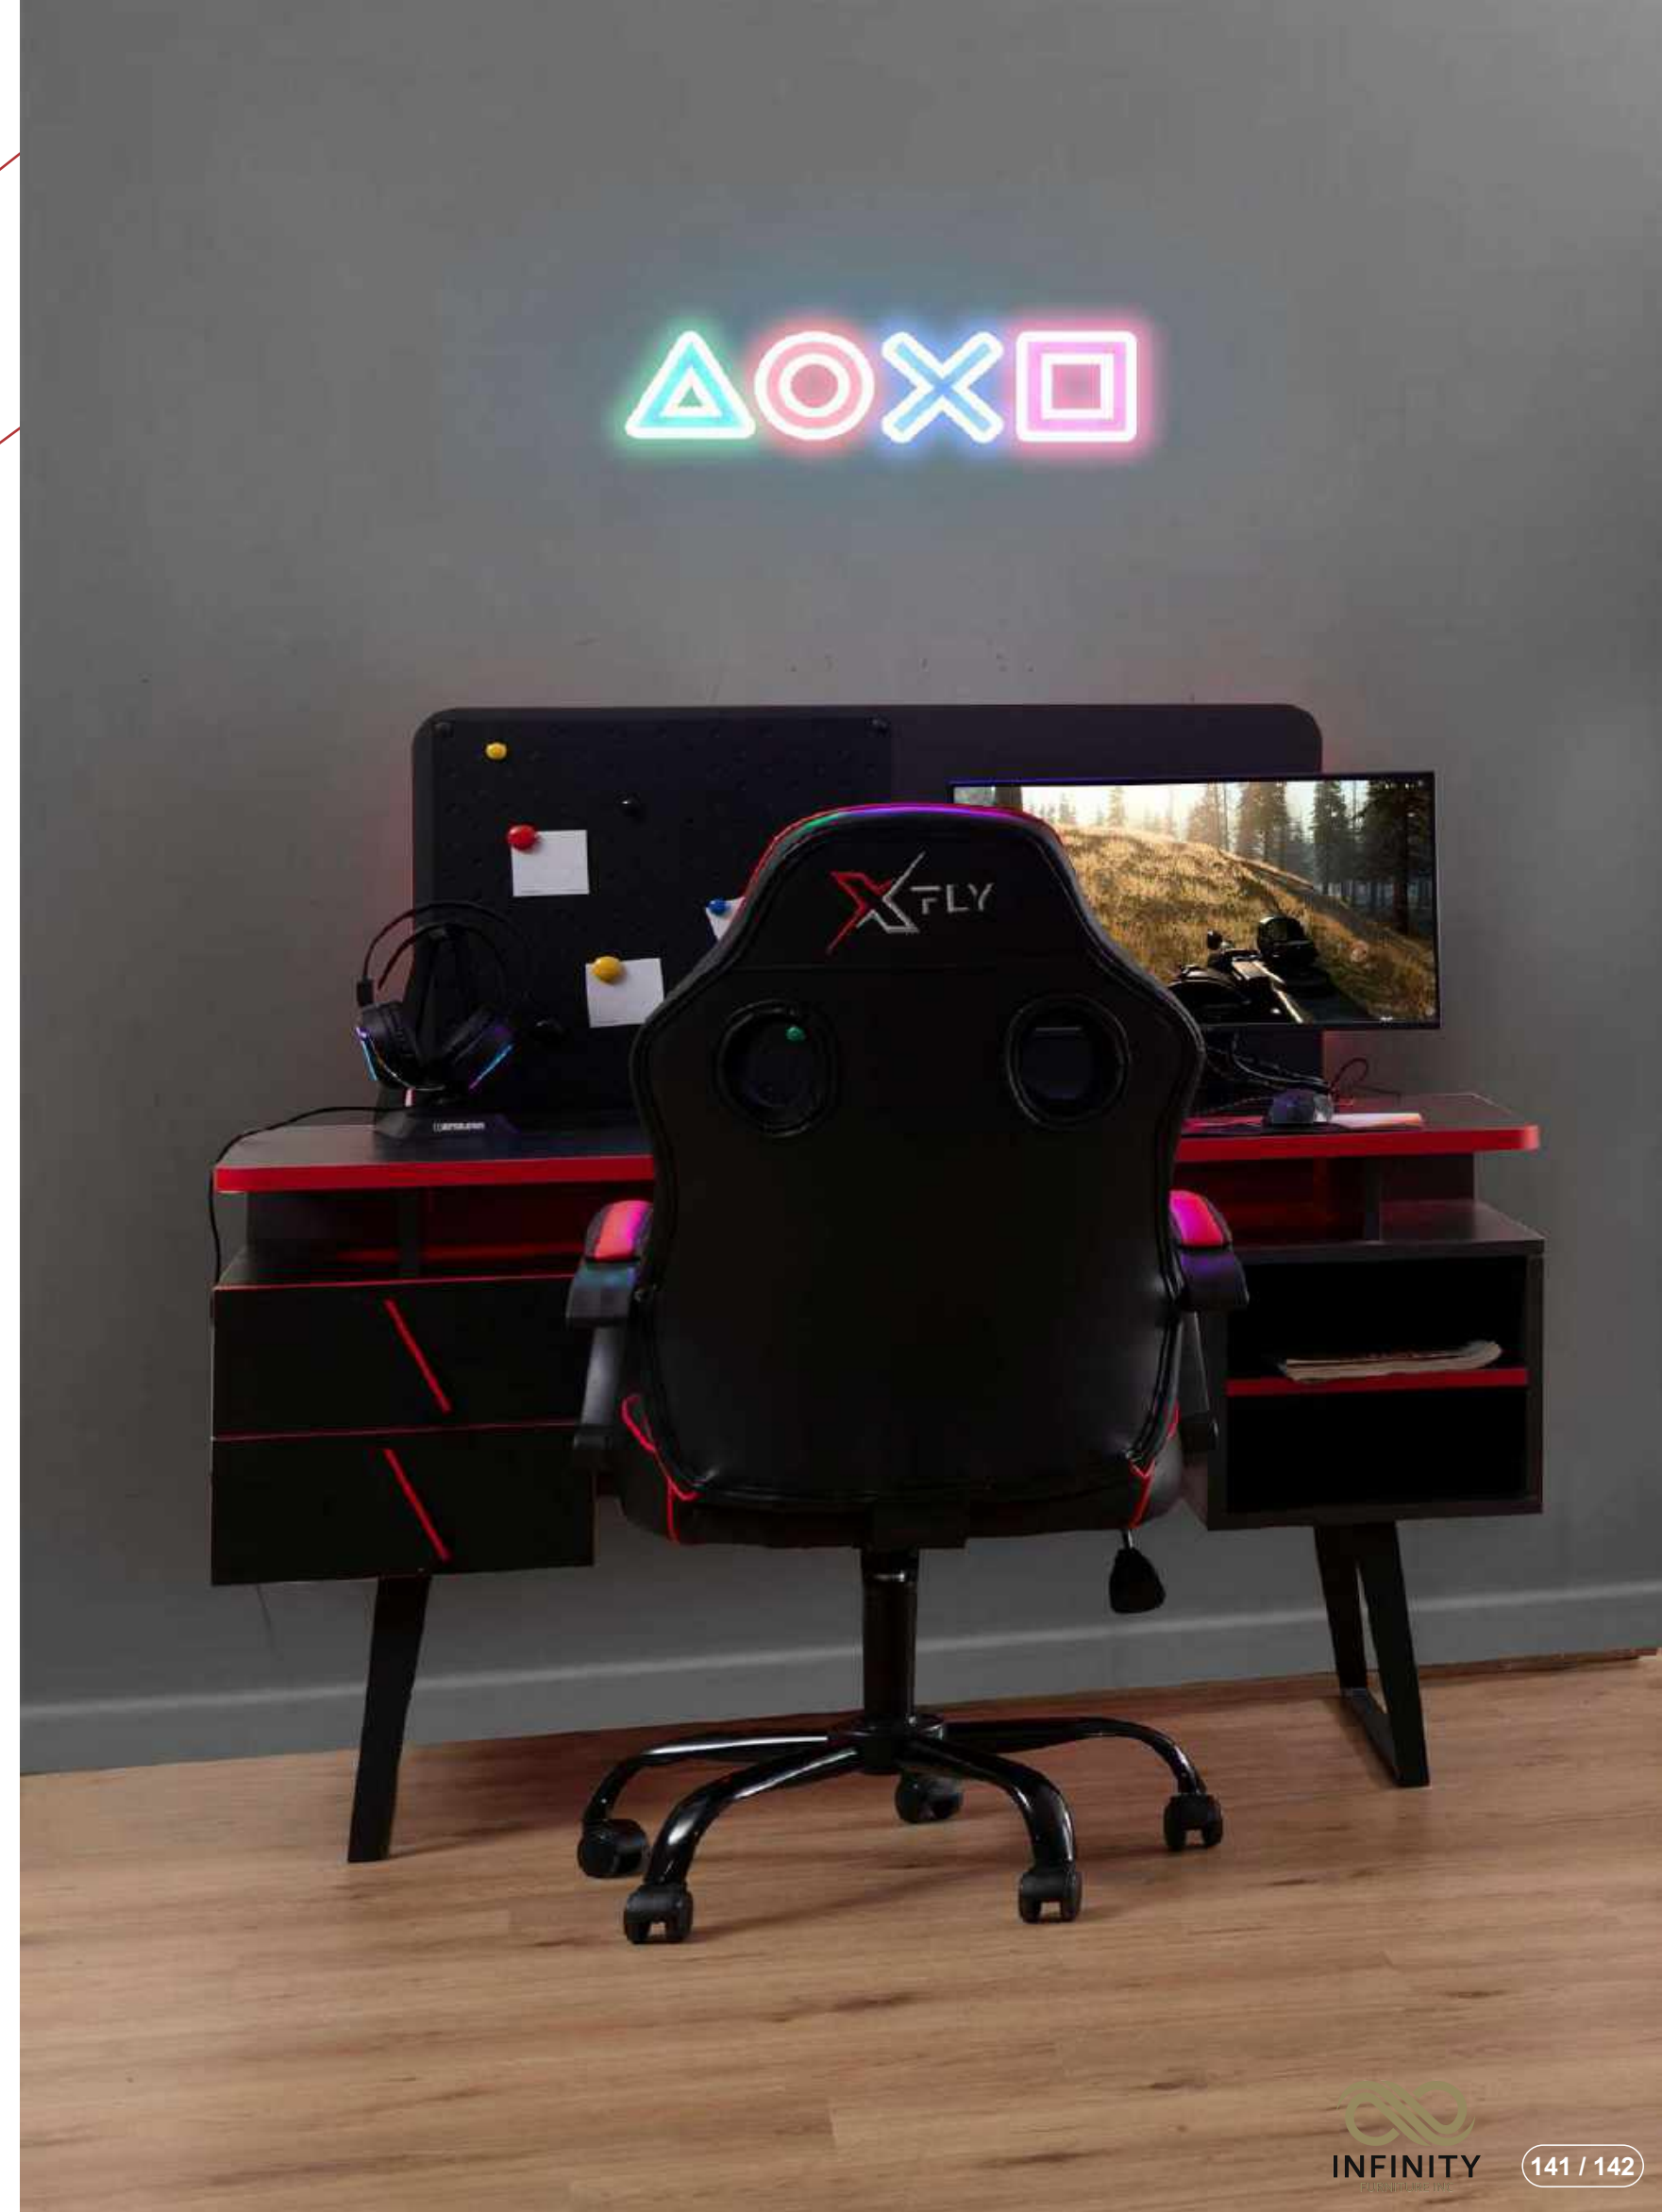

Karyola
G/W D/D Y/H
120 207 117

Bench
G/W D/D Y/H
104 33 43

Sandalye
G/W D/D Y/H
45 47 87

GAMER

YOUNG ROOM

If you are also fond of console games and are an important part of your life, **GAMER** study desk will meet your needs.

Its design, created with black and red colors, makes your gaming experience more realistic and enjoyable.