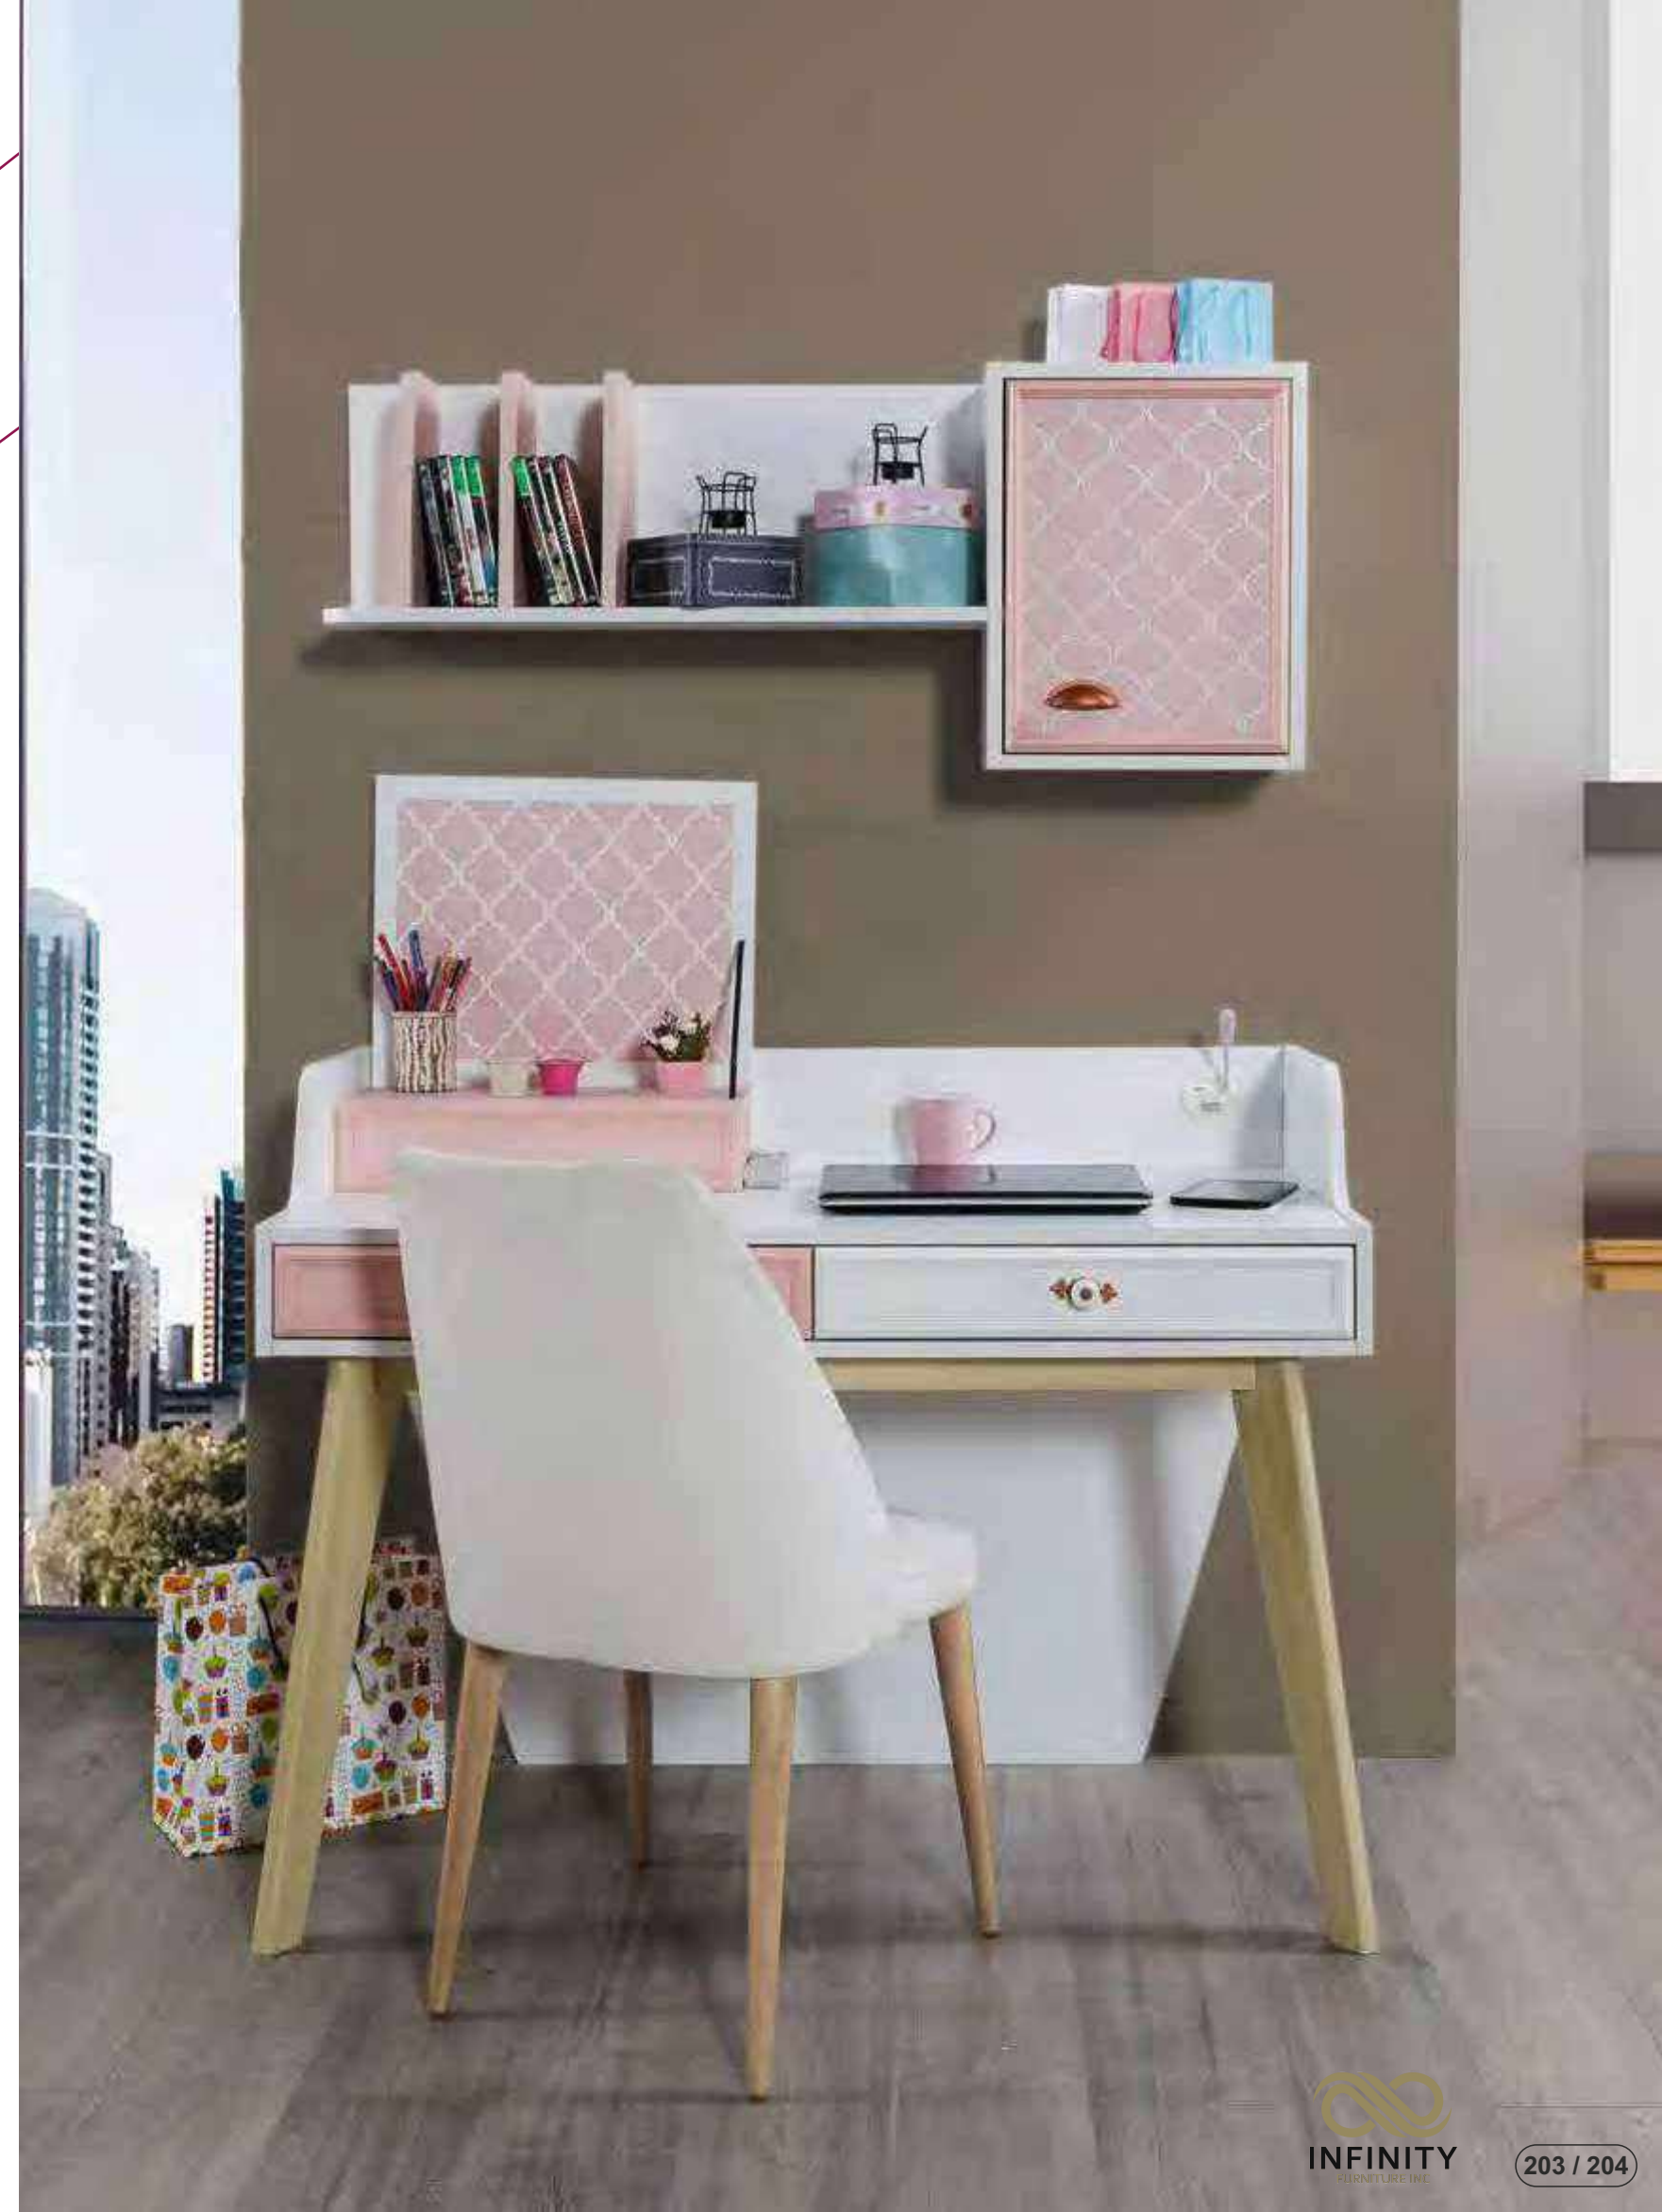

DIANA

YOUNG ROOM

With lively and cheerful color applications
That will add energy to the room
Teen Room Set